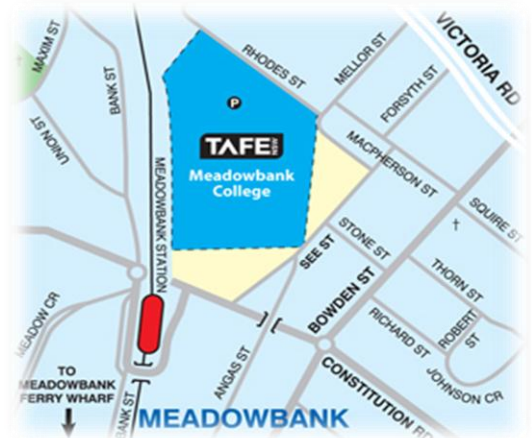

The Northern Sydney Institute is excited to announce that in **2014** TELC will be moving to its **Meadowbank Campus**.

Address: See St, Meadowbank, NSW 2114

Conveniently located right next door to Meadowbank train station and only 20 minutes from Sydney's CBD, Meadowbank is our largest and most culturally diverse campus. International students have many opportunities to meet students from Australia and the rest of the world while studying with the **latest technologies**.

The Campus is easily accessible by **Road, Ferry, Bus and Train**. Meadowbank Campus is only a short walking distance from the **Meadowbank train station** and is in close proximity to all amenities.

Meadowbank railway station is on the Northern railway line of Sydney's City Rail network. The station is also within walking distance of a **ferry wharf** served by Sydney to Parramatta ferries.

This location also offers students a range of reasonably priced accommodation options.

What Yuka says....

2012 TAFE NSW State Medal Winner

Advanced Diploma of Tourism

Yuka Sato, international student from Japan was honoured to be a State Medal recipient. By improving her English Skills when working through her assignments, she has even surprised herself. "All my teachers were really helpful and more than happy to help. Some of them were like my parents in Sydney because they often cared about not only my progress in study but also my life in Sydney."